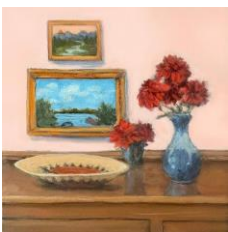

\$3,500.

Melanie Parke
Postcard from Morandi, 2024
oil on canvas
24 x 18 inches

\$3,200.

Melanie Parke
Nights are for Moths, 2024
oil on canvas
40 x 30 inches

\$5,500.

Melanie Parke
Watervale Yellow, 2024
oil on canvas
24 x 18 inches

\$3,200.

Melanie Parke
Birds and Spoons, 2024
oil on canvas
36 x 48 inches

\$7,200.

Melanie Parke
Inside for Winter, 2024
oil on canvas
20 x 16 inches

\$2,400.

Sally Maca
Hudson River School, 2024
oil on panel
4 x 4 inches (unframed), 4.75 x 4.75 inches (framed)