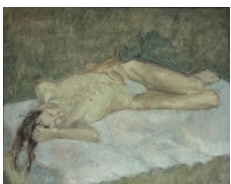

Untitled Reclining Nude, 2nd year Edinburgh
oil on canvas
24 x 30 inches

not for sale